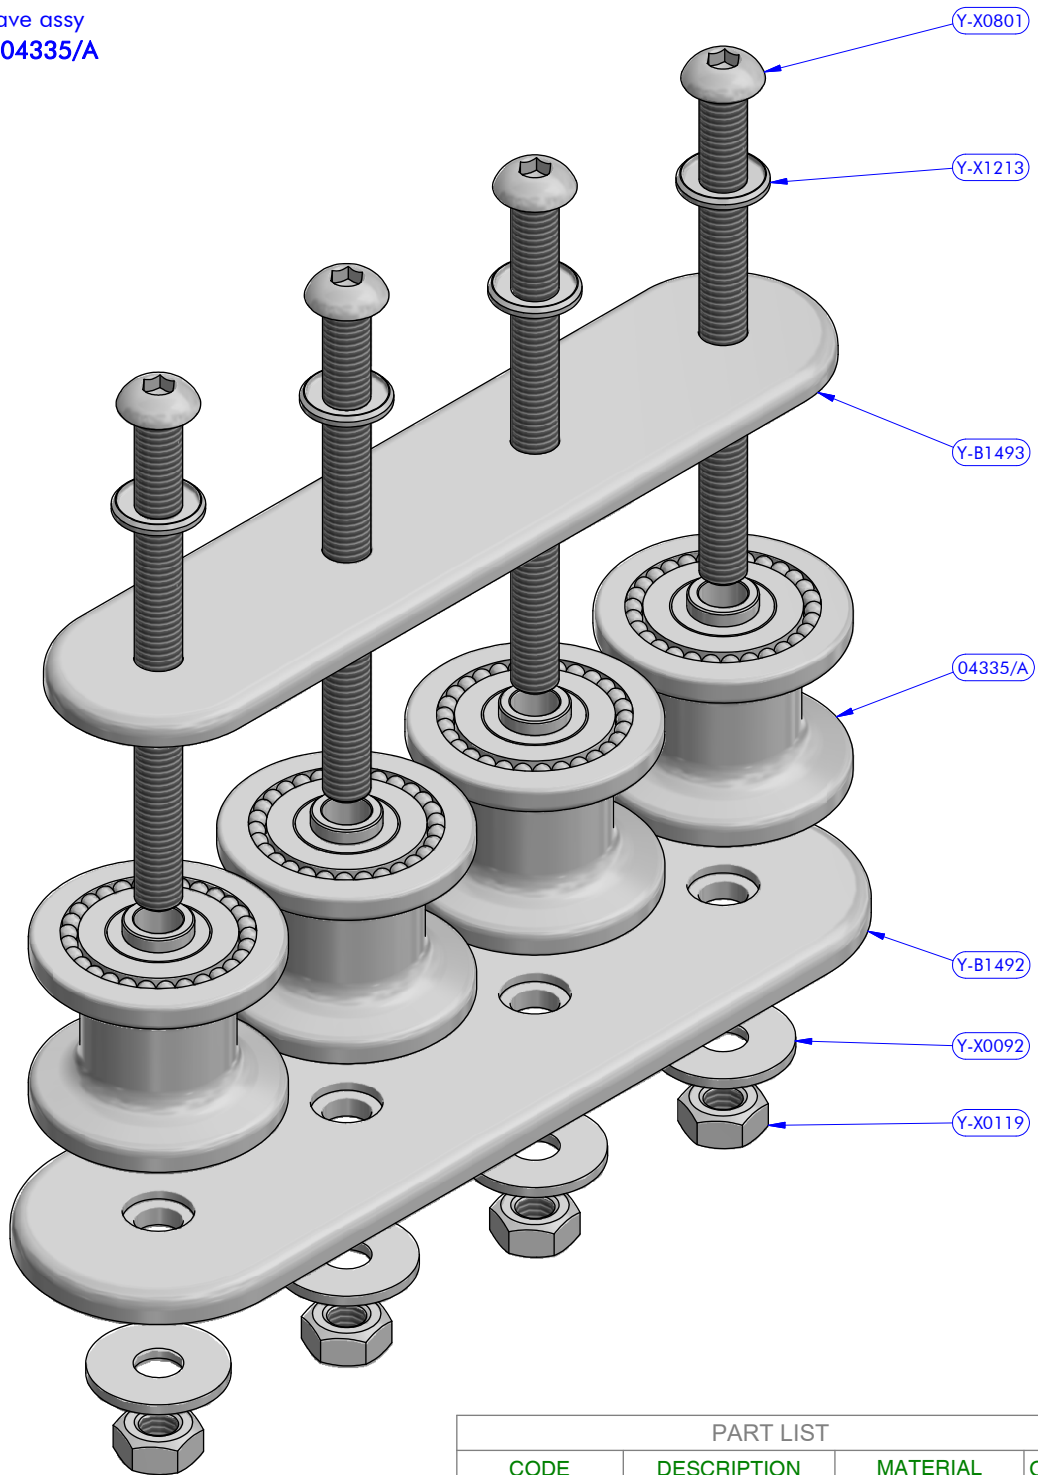

Sheave assy
code 04335/A

PART LIST			
CODE	DESCRIPTION	MATERIAL	Q.TY
04335/A	Sheave	Various	4
Y-B1492	Lower cheekplate	Aluminium	1
Y-B1493	Upper cheekplate	Aluminium	1
Y-X0092	Washer	S.Steel	4
Y-X0119	Nut	S.Steel	4
Y-X0801	Screw	S.Steel	4
Y-X1213	Washer	Plastic	4

DATE

REV.

DESCRIPTION

Exploded view

MODEL CODE

DWG N.

20041512

1 / 1
PG.